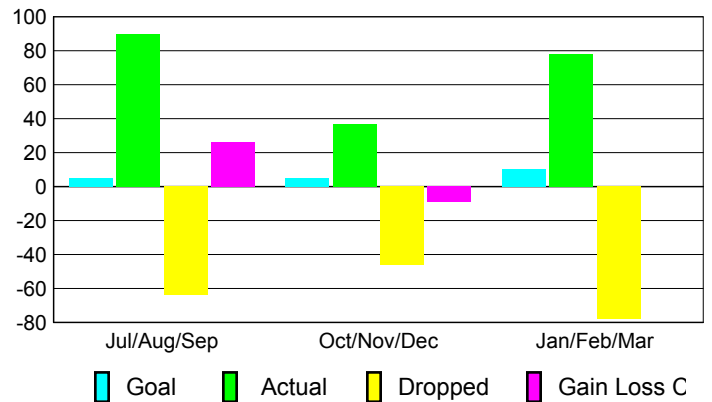

Membership Results 2009-2010

Goal, New, Dropped, Gain/Loss

Comparison of Membership Gain/Loss

Current Year Compared to the Previous Year