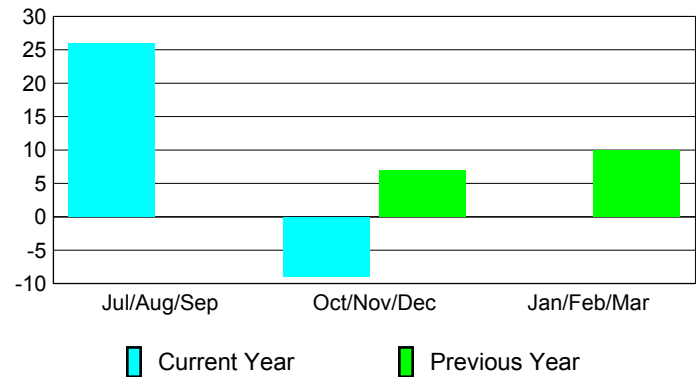

Membership Results
2009-2010

Membership
2008-2009

Month	Net Memb Goal	Actual New Memb	Actual Dropped Memb	Gain/Loss of Memb	Gain/Loss of Memb
Jul/Aug/Sep	5	90	-64	26	0
Oct/Nov/Dec	5	37	-46	-9	7
Jan/Feb/Mar	10	78	-78	0	10
Totals	20	205	-188	17	17

Membership Results 2009-2010

Goal, New, Dropped, Gain/Loss

Comparison of Membership Gain/Loss

Current Year Compared to the Previous Year

Gender Comparison 2009-2010

Jul/Aug/Sep

Oct/Nov/Dec

Jan/Feb/Mar